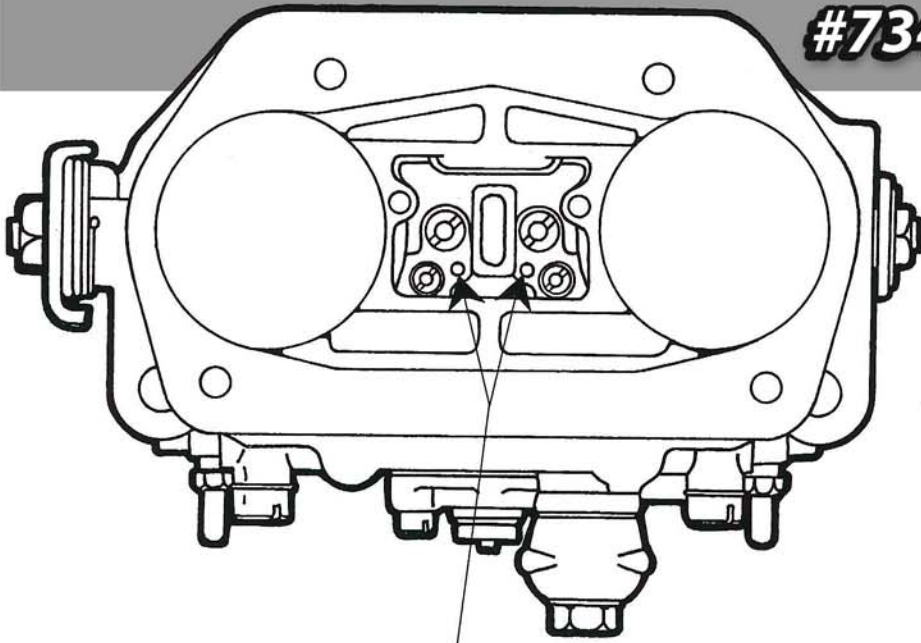

#7348 Dellorto Jet Doctor

After installation we suggest you take a spark plug reading to be sure your jetting is correct. Jet sizes vary with engine displacement, Ask your CB Sales Rep. for advice.

Install the supplied lead plugs in these two holes. Only one plug is necessary for each hole. Secure the plug so that it is flush with the top of the hole.