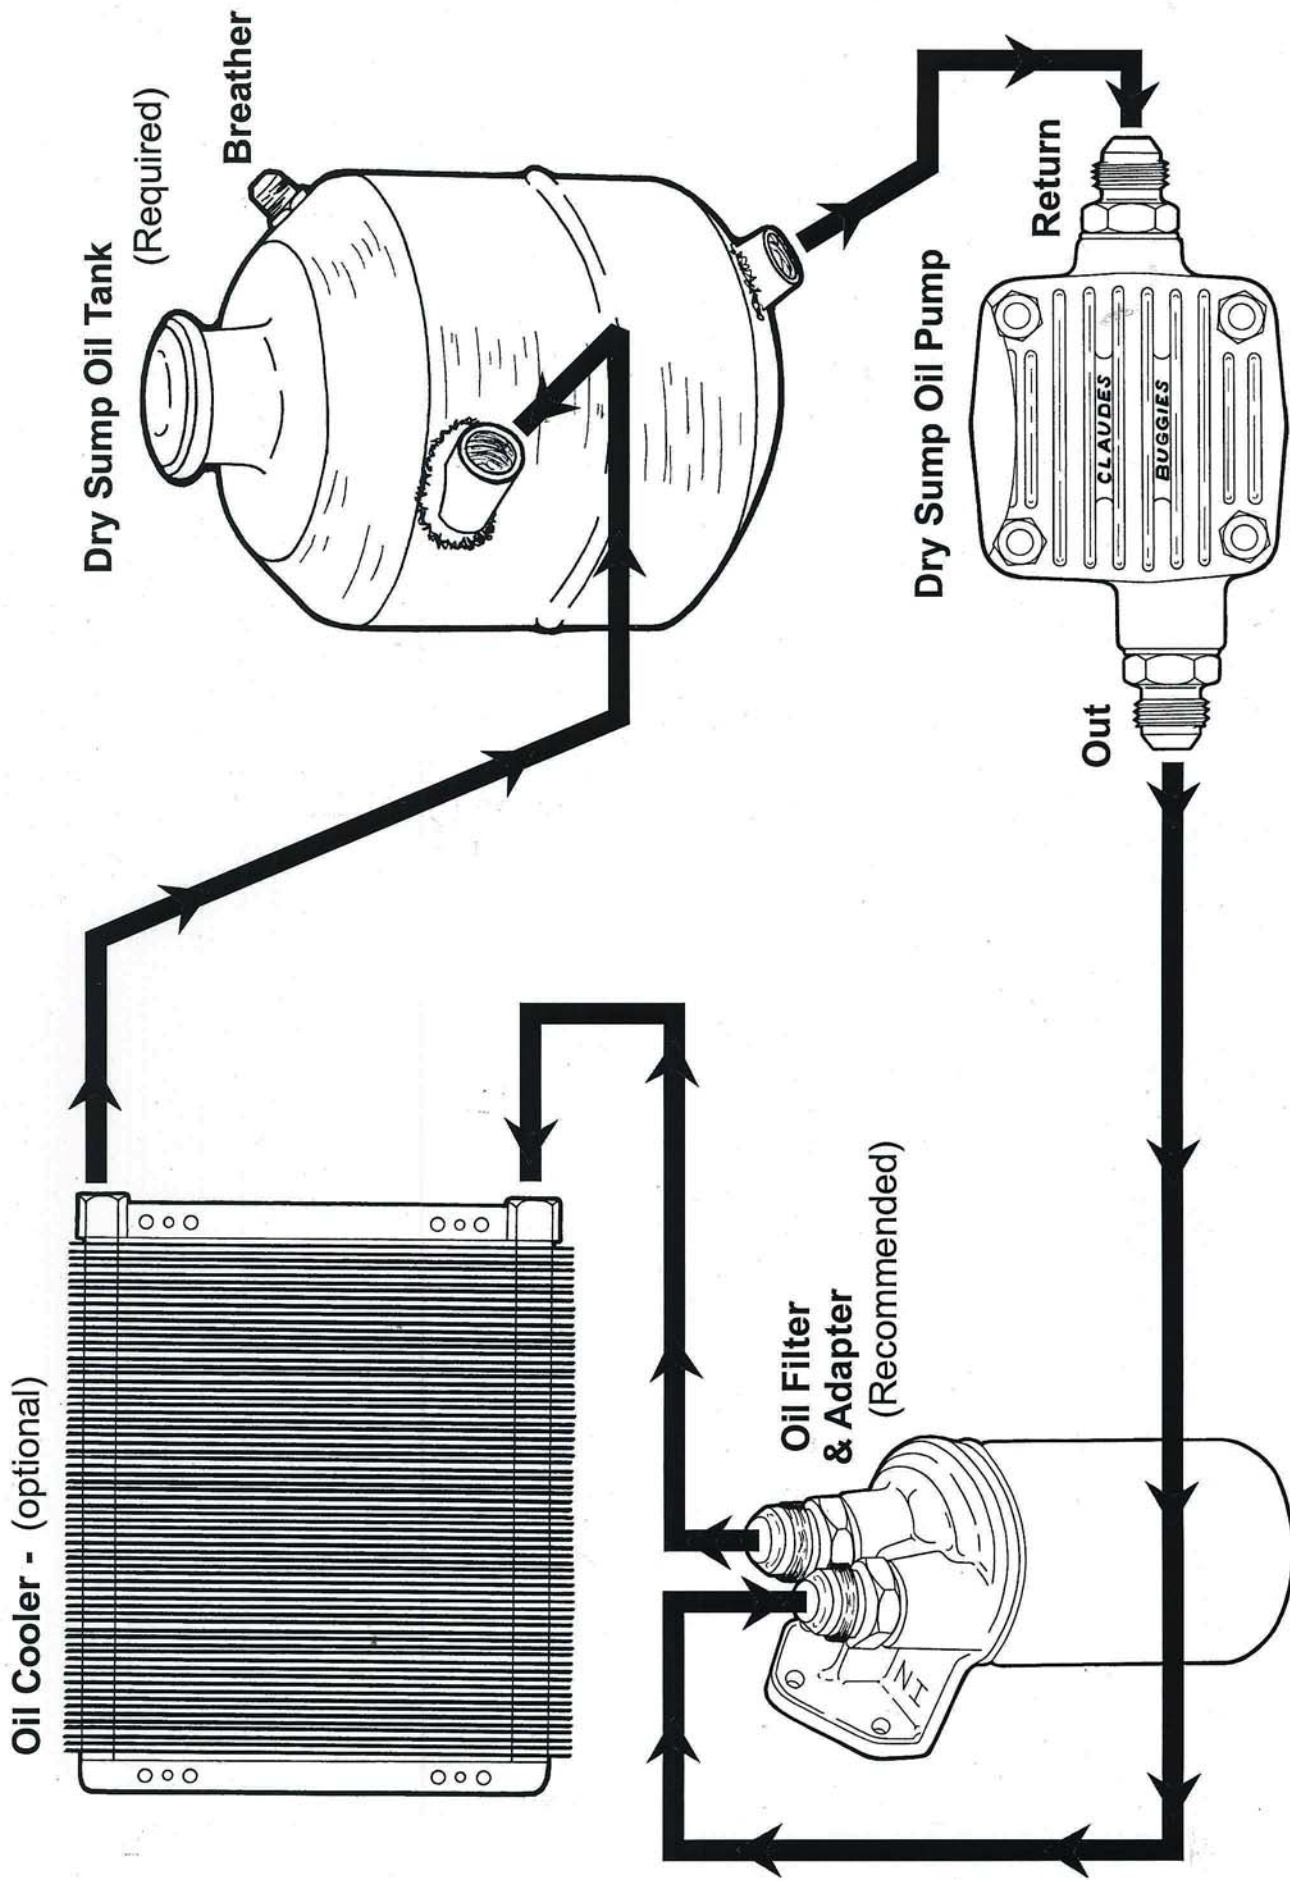

Dry Sump Oil Pump System Hook-Up

CB PERFORMANCE

1715 N. Farmersville Blvd., Farmersville, CA 93223 PH: (559) 733-8222