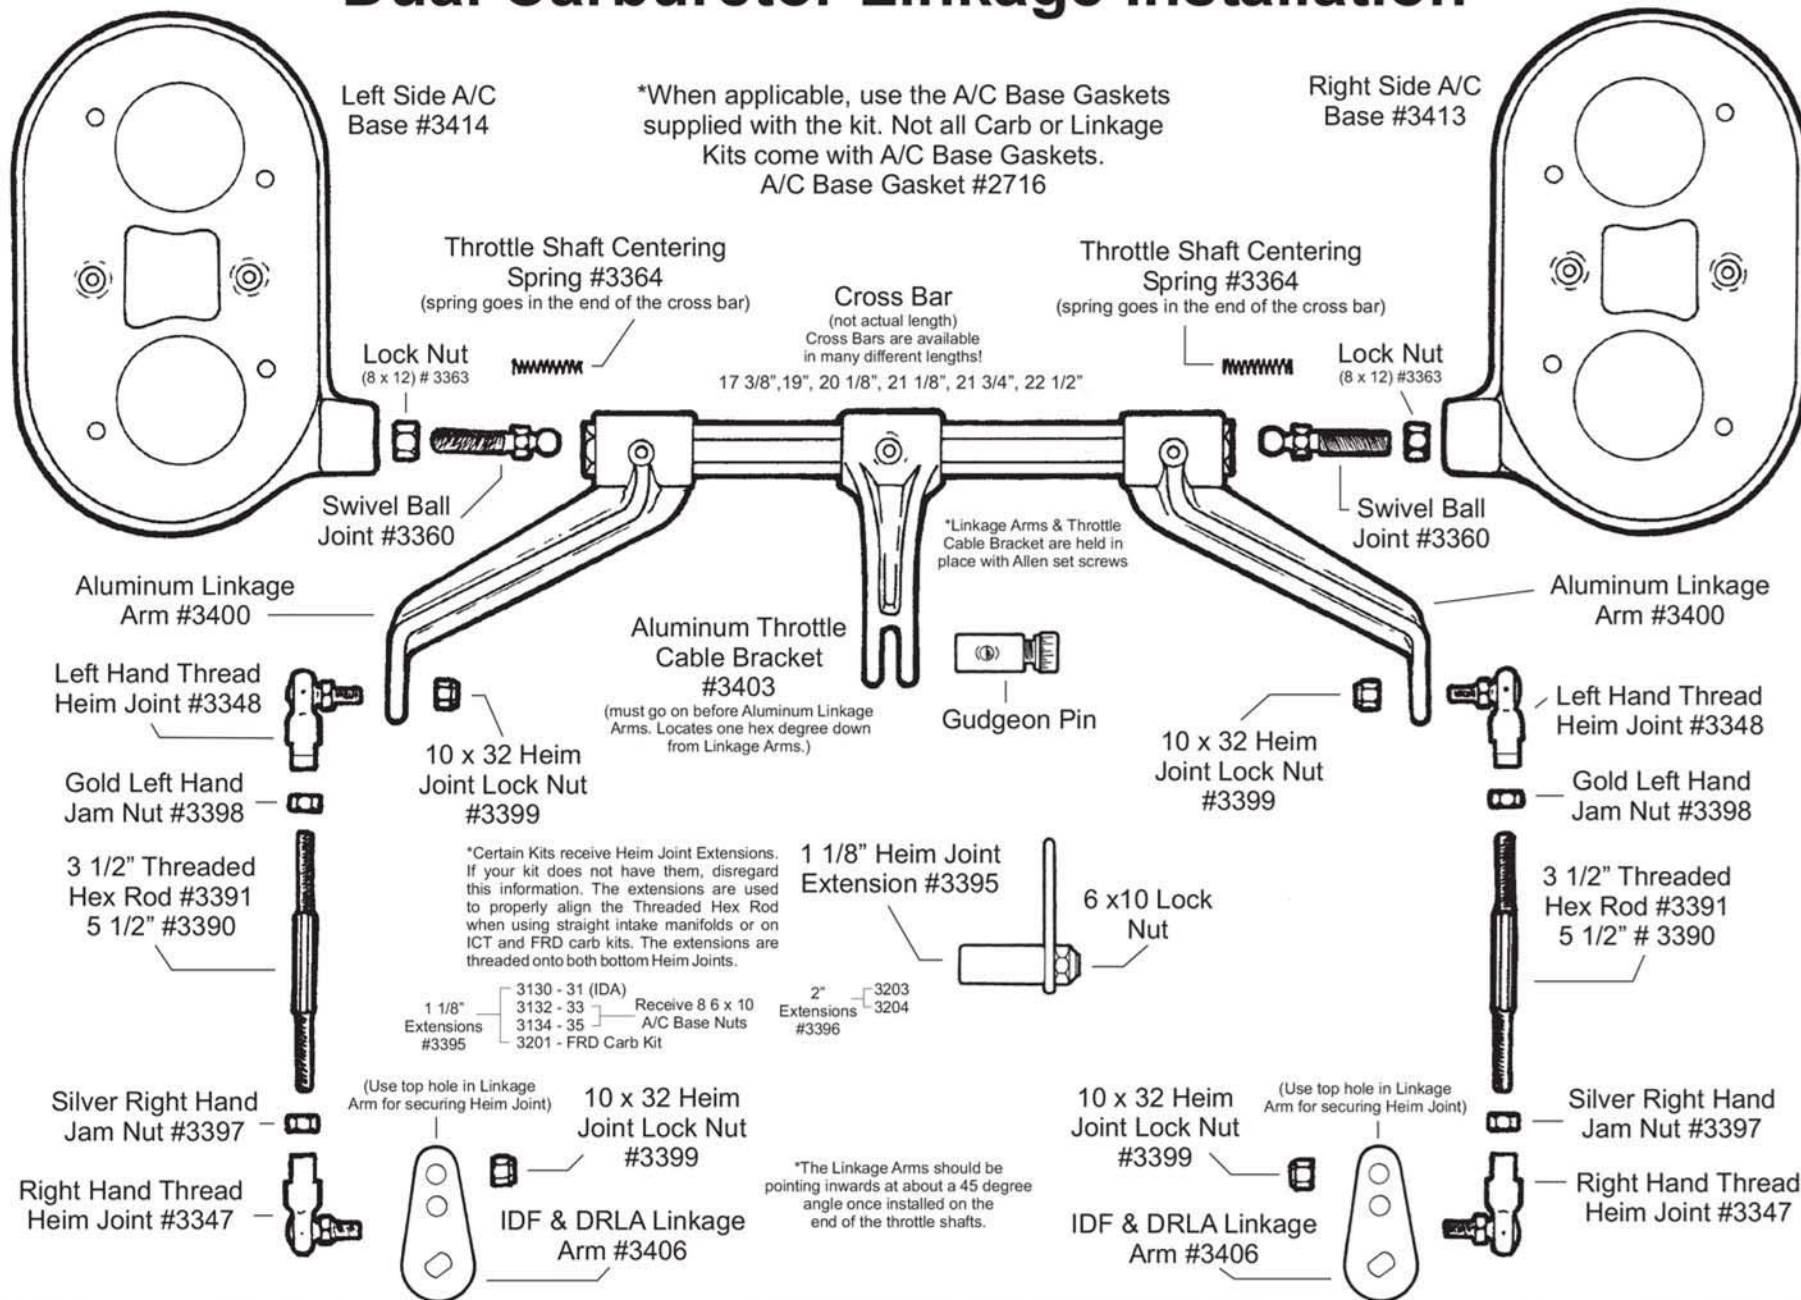

Dual Carburetor Linkage Installation

1715 N. Farmersville Blvd.
Farmersville, CA 93223

CB PERFORMANCE
HIGH PERFORMANCE
RACING PRODUCTS

Phone: 559-733-8222
cbperformance.com