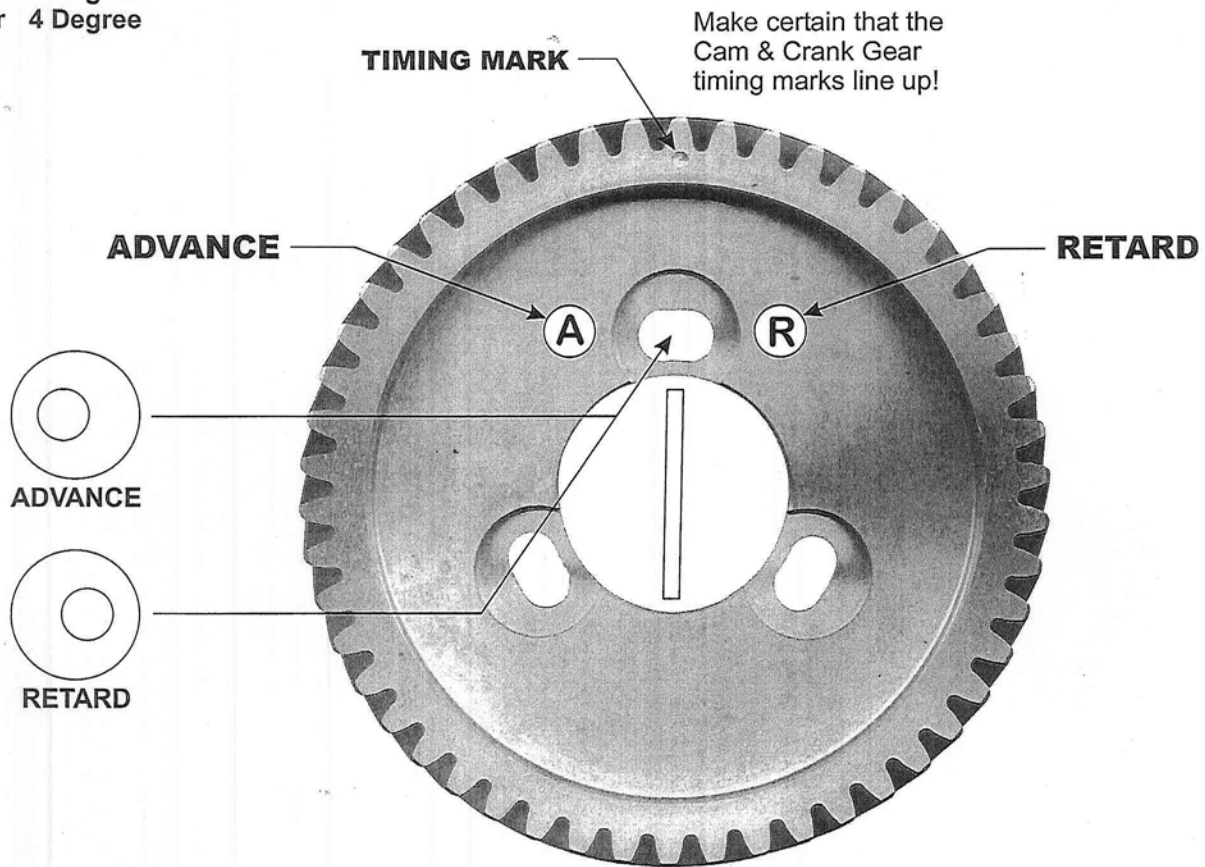

EAGLE ADJUSTABLE CAM GEAR

Installation Guide

Each kit includes 1 Eagle Adjustable Cam Gear, 3 Bolts, 3 Wavy washers, and 3 sets of Degree Washers, Gold, Plain, and Silver.

Degree Washers

Gold 0 Degree
Plain 2 Degree
Silver 4 Degree

Place the desired degree washers on cam gear followed by the Wave-loc washer and bolt. Torque the bolts to 20 foot pounds.