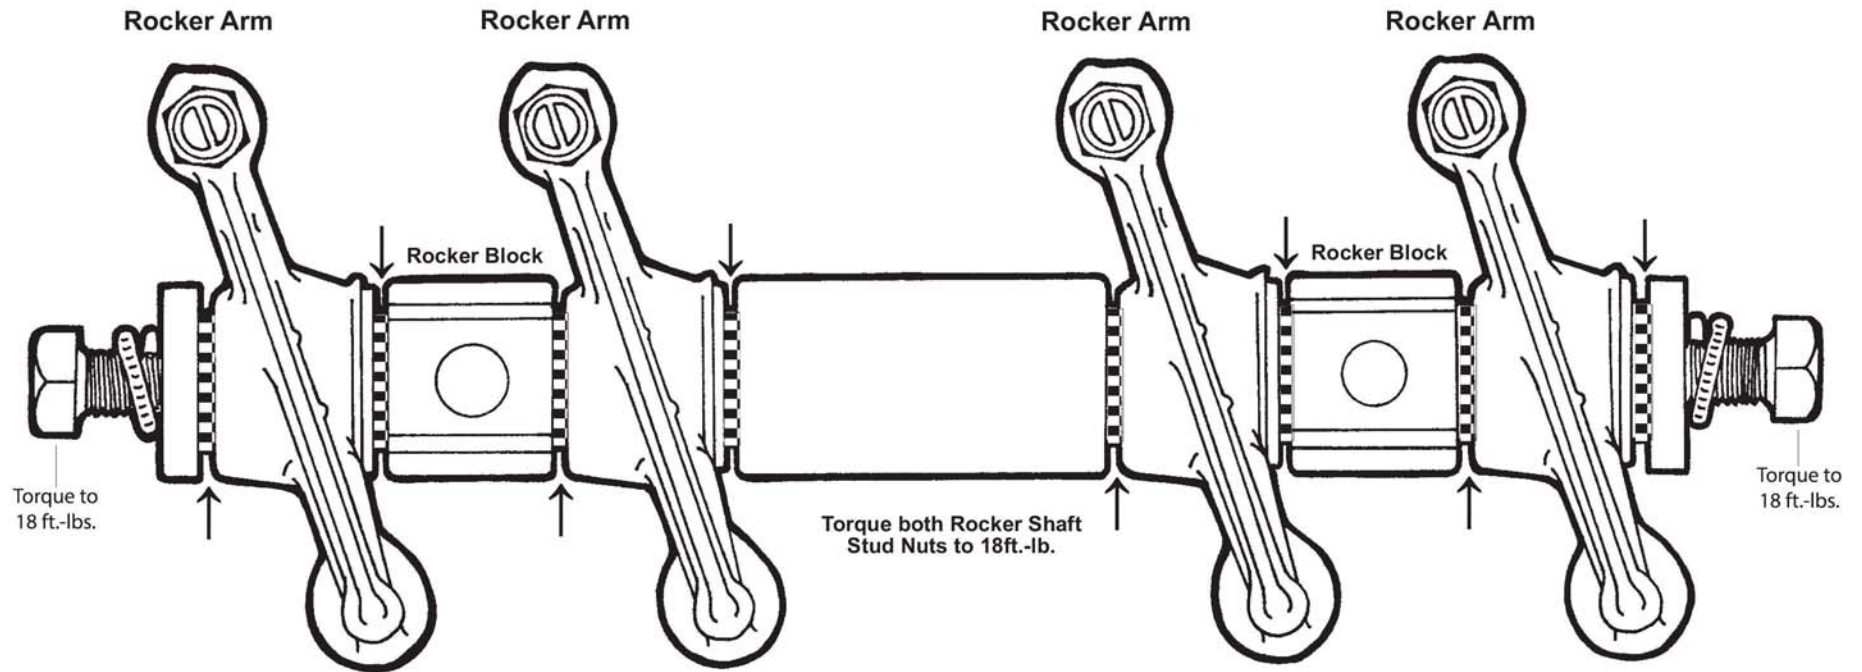

ROCKER ARM SHAFT ASSEMBLY GUIDE

IMPORTANT!!

For correct alignment of Rocker Arms to Valve Tips, refer to the illustration on the back side of this pg.

Each Kit Contains: 12- .015 Spacers
12- .028 Spacers
8- .057 Spacers

 Areas that most often require the use of spacers.

CB PERFORMANCE
HIGH PERFORMANCE
RACING PRODUCTS

cbperformance.com

1715 N. Farmersville Blvd., Farmersville, CA 93223

Phone: (559) 733-8222 Fax: (559) 733-7967 Toll Free: 1-800-274-8337